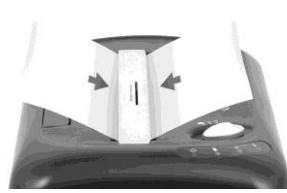

AS1280CM Paper Shredder

The Aurora AS1280CM is a cross cut paper shredder that will shred up to 12 sheets of paper at a time into very secure mini-cross cut sized pieces (4 x 12mm). In addition it can also shred 1 credit card at a time, and if small paper clips or staples find their way into the shredder it will shred these too. The AS1280CM is equipped with ShredSafe, an adjustable safety cover which can be used as an emergency stop, it will also stop the shredder should it detect forced entry of any kind. The AS1280CM has a compact desk side design with a dual paper entry slot so paper can be inserted from either side and the 18L waste bin has a viewing window to show when it is getting full. The AS1280CM is a compact shredder suitable for small offices and users who require an increased level of security.

Security Level P4

Shreds Credit Cards

Safety Cover

Special Features

ShredSafe® is an adjustable safety cover which can act as an emergency stop, it will also stop the shredder if it detects any forced entry

The dual paper entry slot allows paper to be fed in from either side of the shredder meaning it can be easily used on either side of a desk

The shredder will securely destroy one credit card at a time by cross cutting it into small pieces