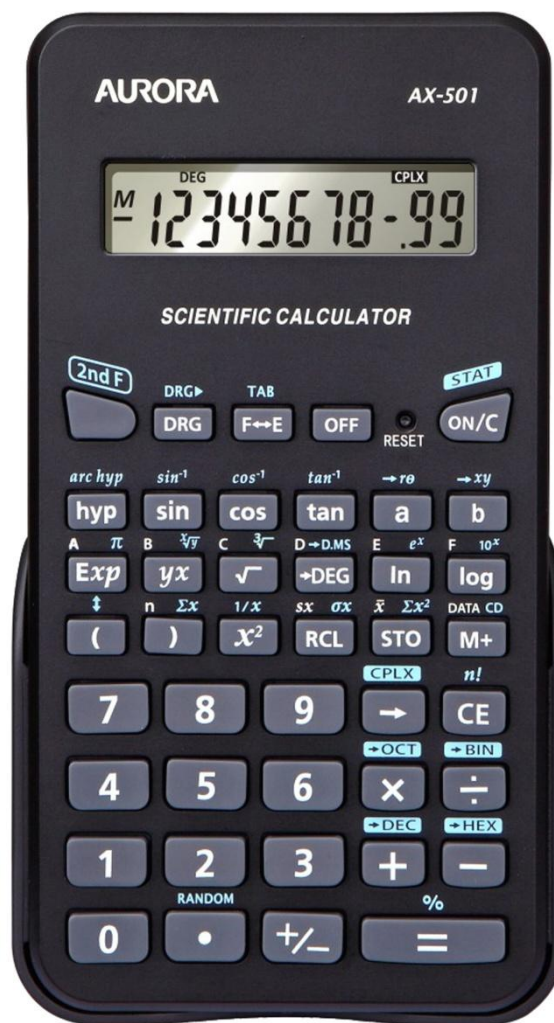

AX-501 Scientific Calculator

The Aurora AX-501 is a great value for money entry level scientific calculator featuring a clear 10 digit LCD display, a very durable and robust case, and a total of 131 functions including Complex Number calculations and a very useful BIN/HEX/OCT/DEC base conversion function.

- 10 Digit single line LCD display
- A total of 131 functions
- Slide on protective hard case
- Complex Number calculations
- N-Base calculations and conversions

Technical Specifications	
General Features	131 Functions
	Non-algebraic entry system
	Single line 10 digit display
	Slide on protective case
	Durable plastic keys
	Battery powered (1 x LR1130)
	Screw fixed battery cover
	Auto Power off
General Functions	Dimensions (wxdxh): 78x14x145mm
	Weight: 94g
	Complex numbers
	DEC/HEX/BIN/OCT conversions
	1 memory
	4 levels of parentheses
	FIX/SCI/NORM
	x, ÷, -, +, =, π, √, M+, %
Scientific and Statistical Functions	Negative indicator
	BackSpace/Delete
	Degrees, Radians, Gradians
	Standard Deviation
	Roots and powers
	Trigonomics (Sin/Cos/Tan)
	Hyperbolics
	Deg/min/sec conversions
	Logarithms, Exponents and reciprocals
	Factorials, Permutations, Combinations
	Coordinate conversions
Random Numbers	
Statistics Data editor	

Various colour options available to order. MOQ's apply.

Did you know?

The AX-501 is also available in a convenient class kit format complete with Grattells storage tray, storage foam insert and lid
CODE: CK-50