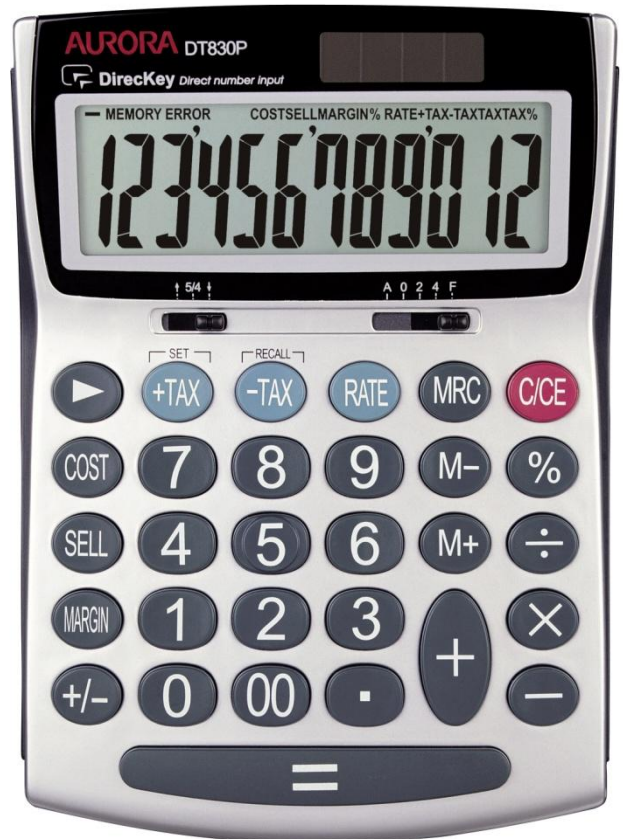

DT830P Desk Calculator

The Aurora DT830P is a large general purpose desk calculator, which has a huge 12 digit LCD display to enable easy viewing. The calculator is designed for ease of use with durable hard plastic keys, a large addition key and Aurora's patented long equals bar to enable speedy calculations. Business functions include; Cost-Sell-Margin keys for profit calculations and Tax keys ideal for VAT calculations. The patented DirecKey feature means that this calculator turns on when any key is pressed, this key stroke will also register. The DT830P is solar powered with a battery back-up and is excellent value for money.

- Huge 12 digit LCD display
- Cost-Sell-Margin Function
- Tax keys for VAT calculations
- DirecKey – Direct number entry
- Dual solar and battery power

Technical Specifications	
General Features	
Display Type	Angled LCD
No. Digits	12
1'000 Separator	Yes
Key Type	Hard Plastic
Power	Solar & Battery
Battery Type	LR1130 x 1 (inc)
Auto Power Off	Yes
Direct Number Input	Yes
Rubber Feet	Yes
Case	No
Dimension (mm)	129x180x31
Weight (g)	169g
General Functions	
$\times \div - + = .$	Yes
Square root	No
Percentage	Yes
Double 00	Yes
Sign change key	Yes
Backspace/delete	Yes
Memory Keys	3 Key
4 Constants	Yes
Large addition Key	Yes
Large answer bar	Yes
Cost/Sell/Margin	Yes
Tax Function	Yes
Mark Up (GPM)	Yes
Currency Conversion	No
Decimal Selector	F,4,2,0
Add Mode	Yes
Round Up/Down	Yes